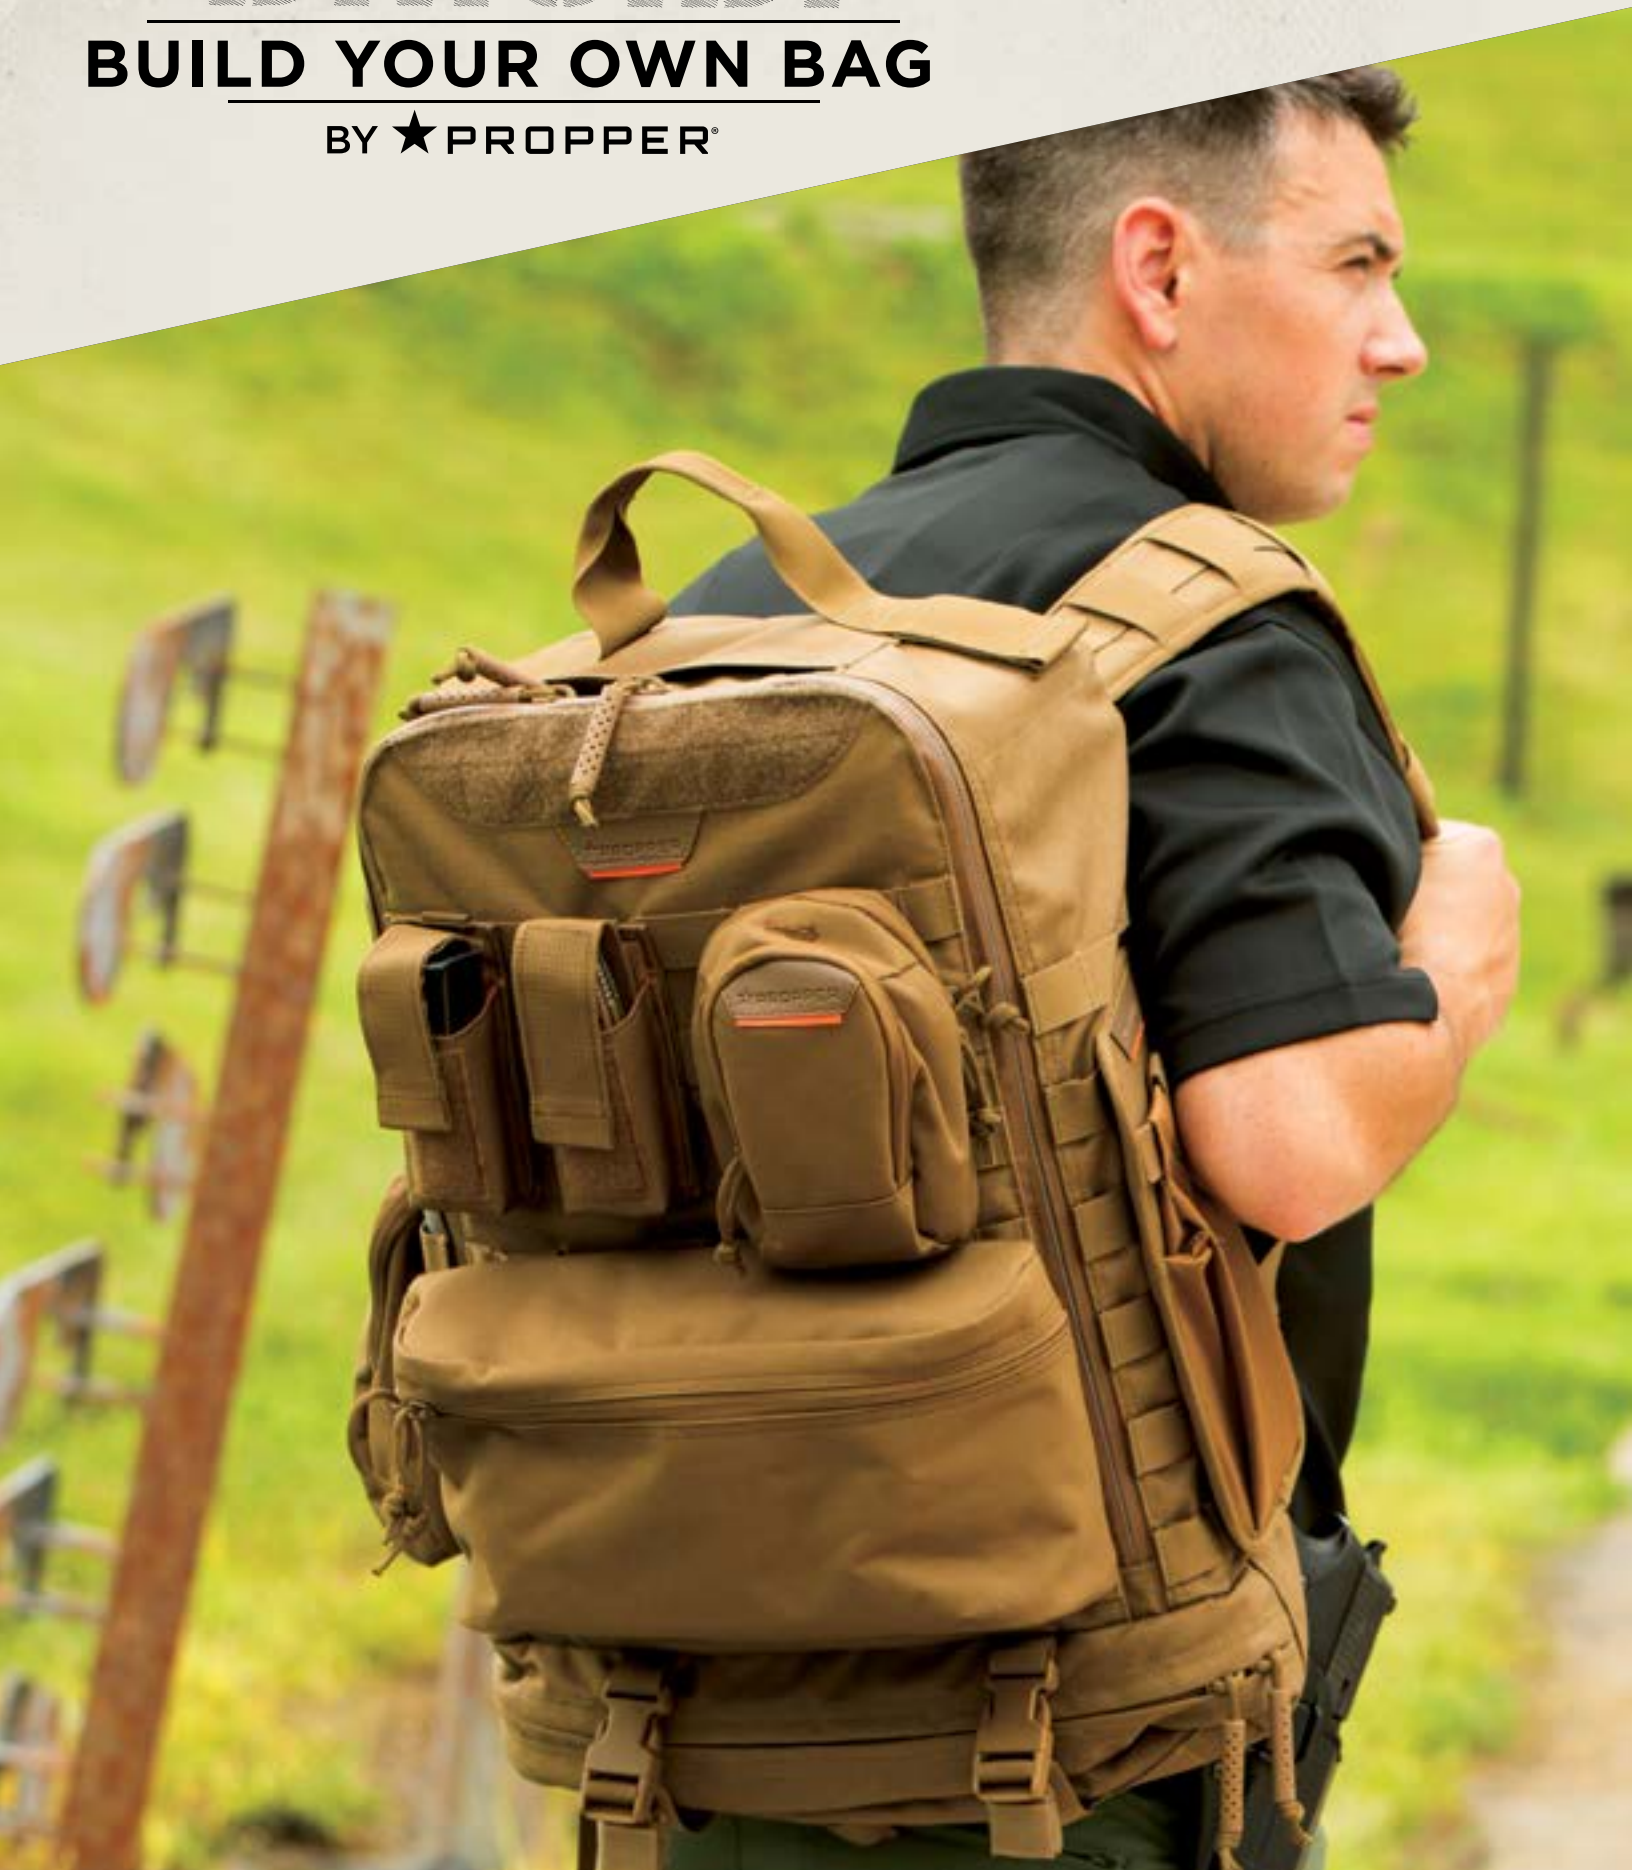

B.Y.O.B.

BUILD YOUR OWN BAG

BY ★ PROPPER®