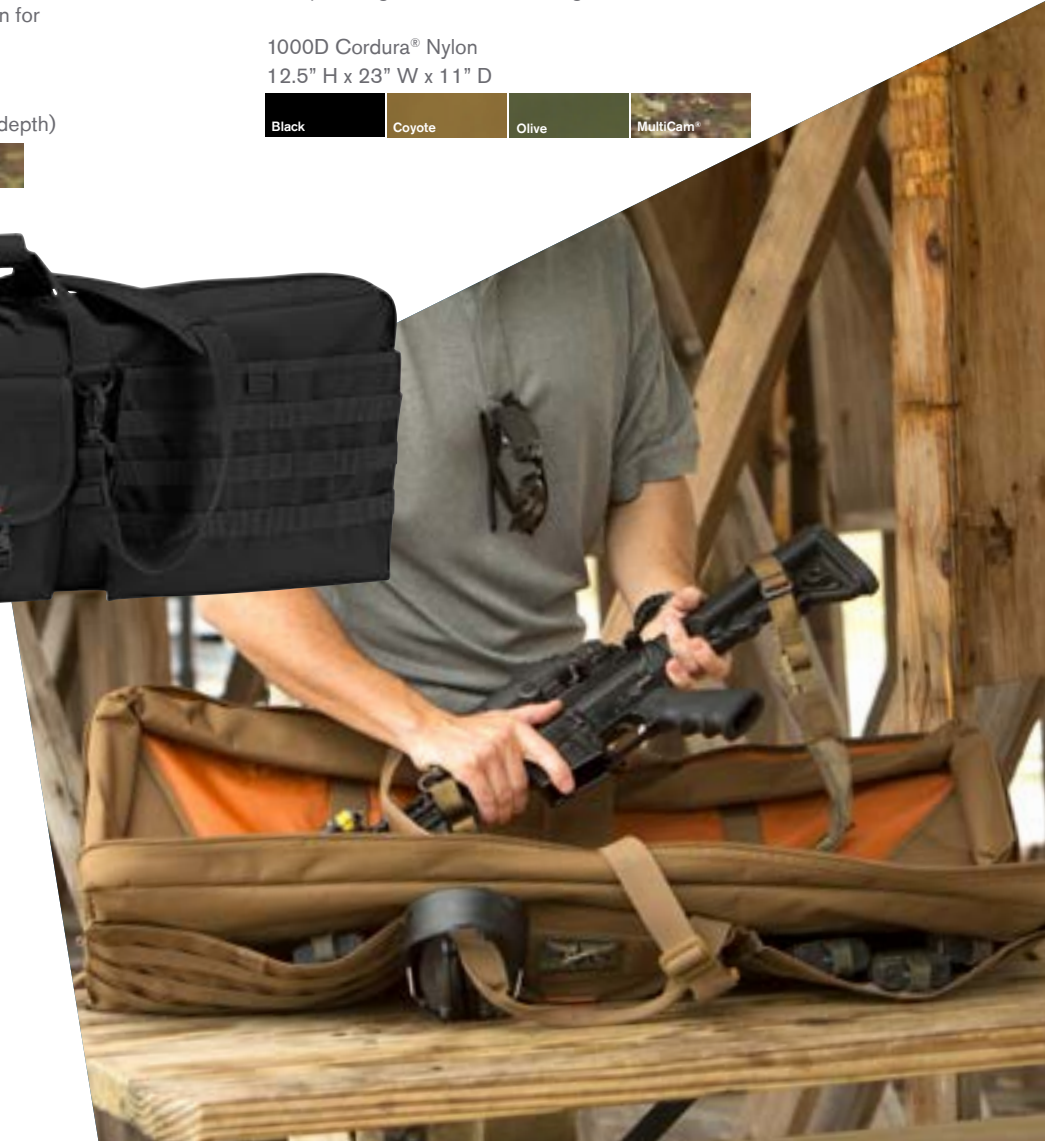

RANGE BAG
F5638 | $69.99 MSRP

All of your essentials packed and ready for the next shoot. Padded with ample organization to keep guns, ammo, and all your essentials safe.

100% Polyester
10" H x 15" W x 9" D